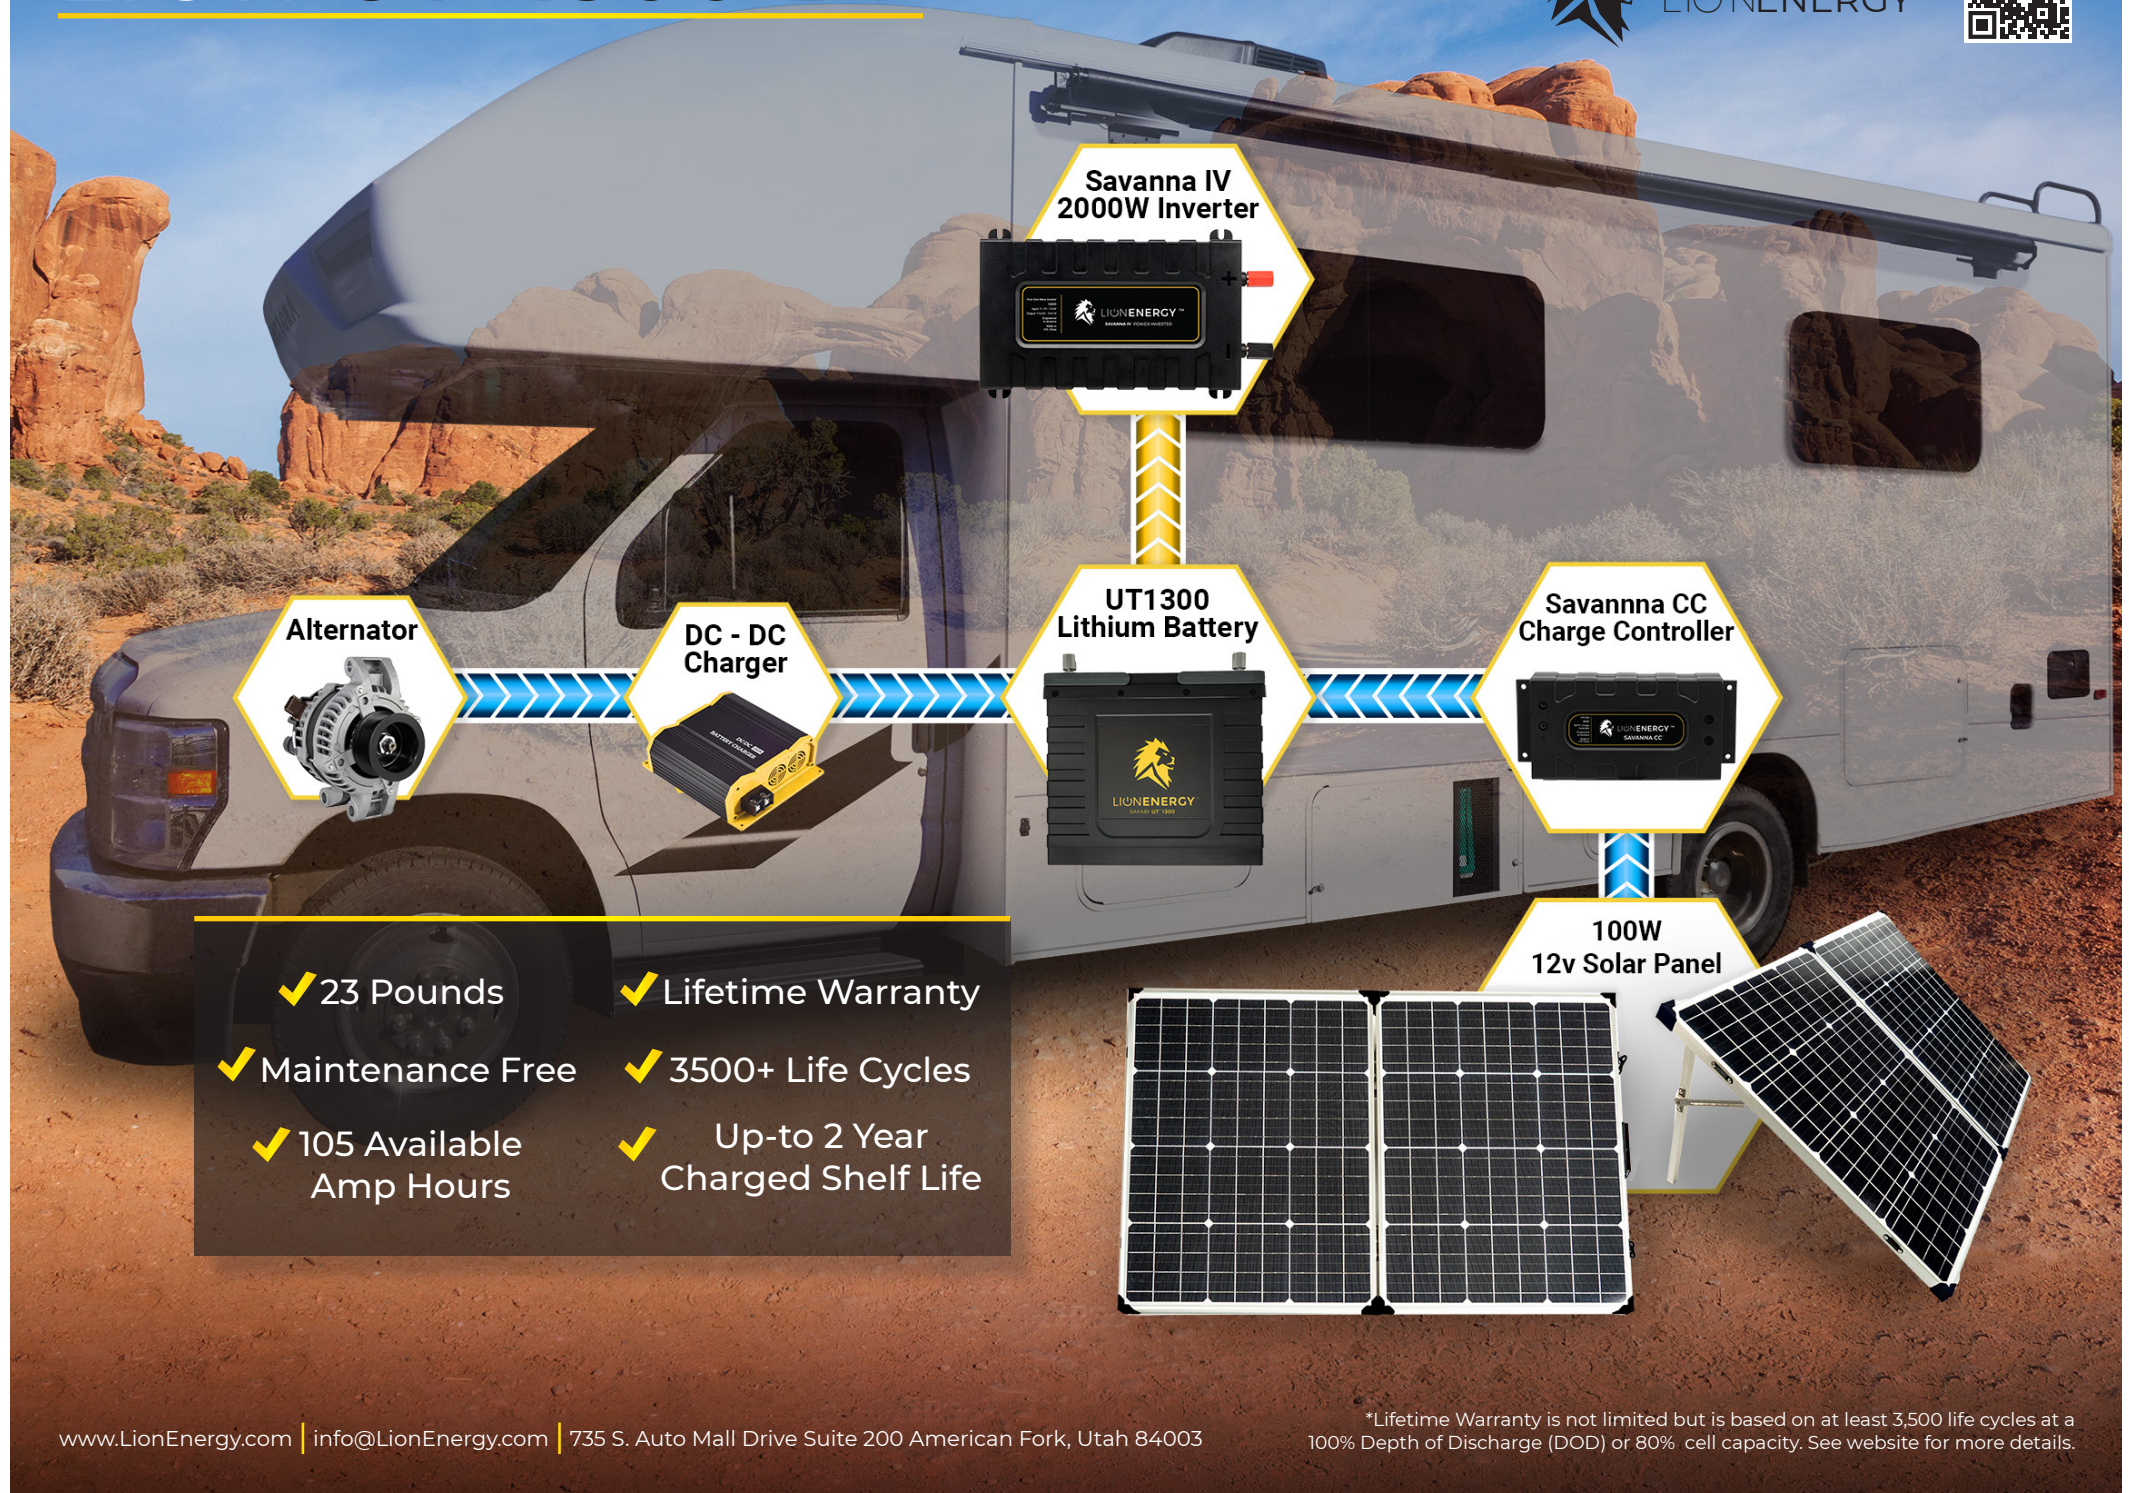

Unlike other batteries, the Lion UT 1300 outputs 150A continuously and has a 900A peak. More output means more power for your RV, motorhome, boat, shed, gazebo, and dump trailer.

LASTS A LIFETIME

Using Lithium Iron Phosphate technology, the Lion UT 1300 can be fully drained and recharged over 3,500 times – outlasting any lead-acid battery by years. That's why we back it with a lifetime warranty.

LION UT™ 1300 BT

LIONENERGY™

Alternator

DC - DC
Charger

Savanna IV
2000W Inverter

UT1300
Lithium Battery

Savanna CC
Charge Controller

100W
12v Solar Panel